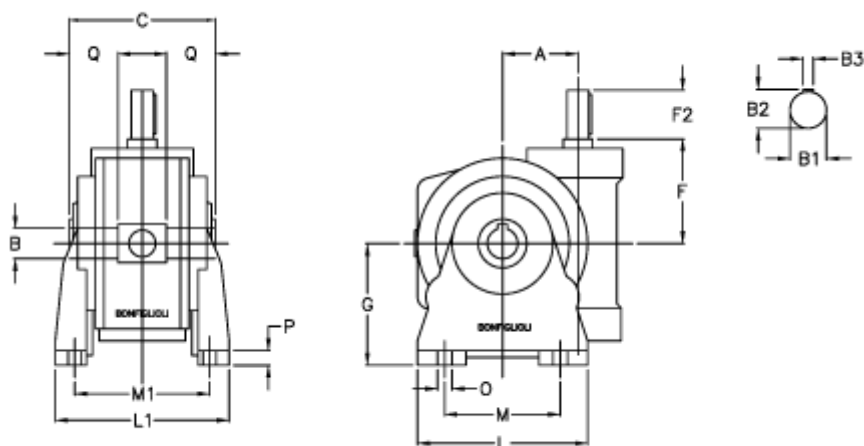

Article number: 3901210007300

Description: Worm gear with solid input shaft  
VF 210V-7-HS

## Measures

a	= 210.0	F2 = 110	Q = 85.0
B	= 90	g = 335	
B1	= 48	L = 440	
B2	= 51.5	L1 = 320	
B3	= 14	m = 340	
C	= 260	M1 = 265.0	
Description	= VF 210V-xx-HS	O = 26.0	
F	= 230.0	P = 25	